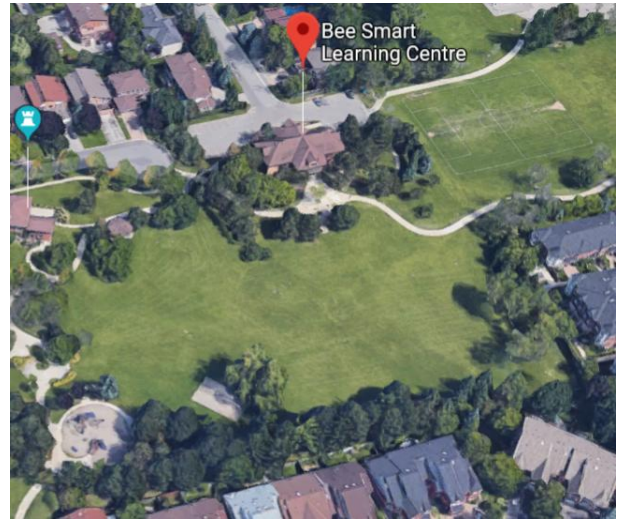

Camp Location:

1 Brooke St, Thornhill, ON L4J 2K7

Our Camp is located next to a large field and a beautiful park.

We are within walking distance to the Thornhill swimming pool.

Image Source: Google Maps